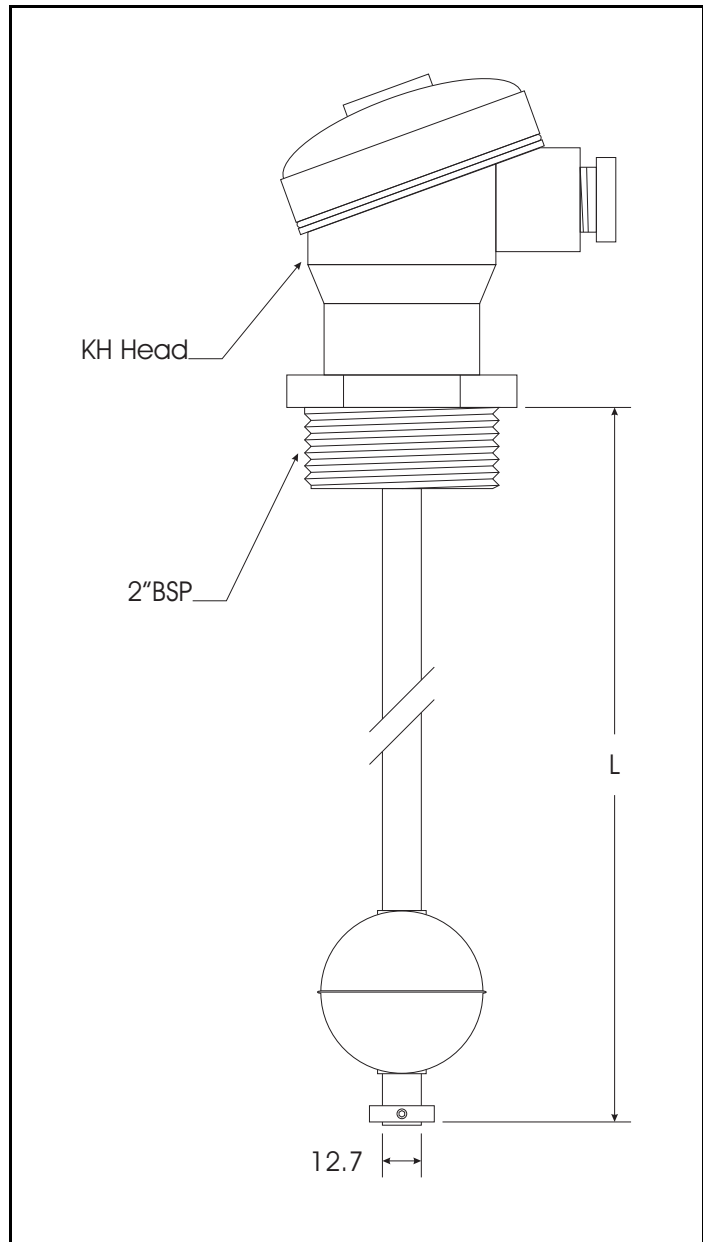

## 4~20mA LOOP POWERED LIQUID LEVEL TRANSMITTER

- Made in South Africa
- Easy Installation
- Robust Construction

A simple and reliable method for the measurement of liquid level in a tank.

All that is required is a 2" BSP fitting in the top of the tank. As the float is smaller in diameter than the fitting the whole assembly is simply mounted from the top.

Inside the tube is a chain of resistors with magnetic reed switches connected at each junction. The reed switches are activated by a magnet in the float giving an output similar to a potentiometer. This is converted into a 4~20mA signal by a module mounted in the head so that the output is proportional to the liquid level. Zero and span trimmers are available for fine adjustment on site.

### Specifications

Head	Cast Aluminium Epoxy Coated	O.D. 65mm
Tube	316 Stainless steel	O.D. 12.7mm
Float	316 Stainless steel	O.D. 52mm I.D. 15mm
Top fitting	316 Stainless steel	2" BSP
Float stop	316 Stainless steel	
Maximum Length		6 metres
Resolution		5mm or 10mm
Output		4~20mA 2-wire
Supply Voltage		10~32V DC
Max. Operating Pressure		1 MPa
Operating temperature range	Float & reed chain assy.	-20 ~ 150°C
	Electronics in head	-5 ~ 65°C

### Ordering Information

4000 - Length - Resolution - Certification

Length	Specify	mm.
--------	---------	-----

Resolution	10	10mm
	5	5mm

Certification	Blank	None - standard
	X	Exia

**Example: 4000-1500-10**  
= 1500mm overall length, 10mm resolution, no certification